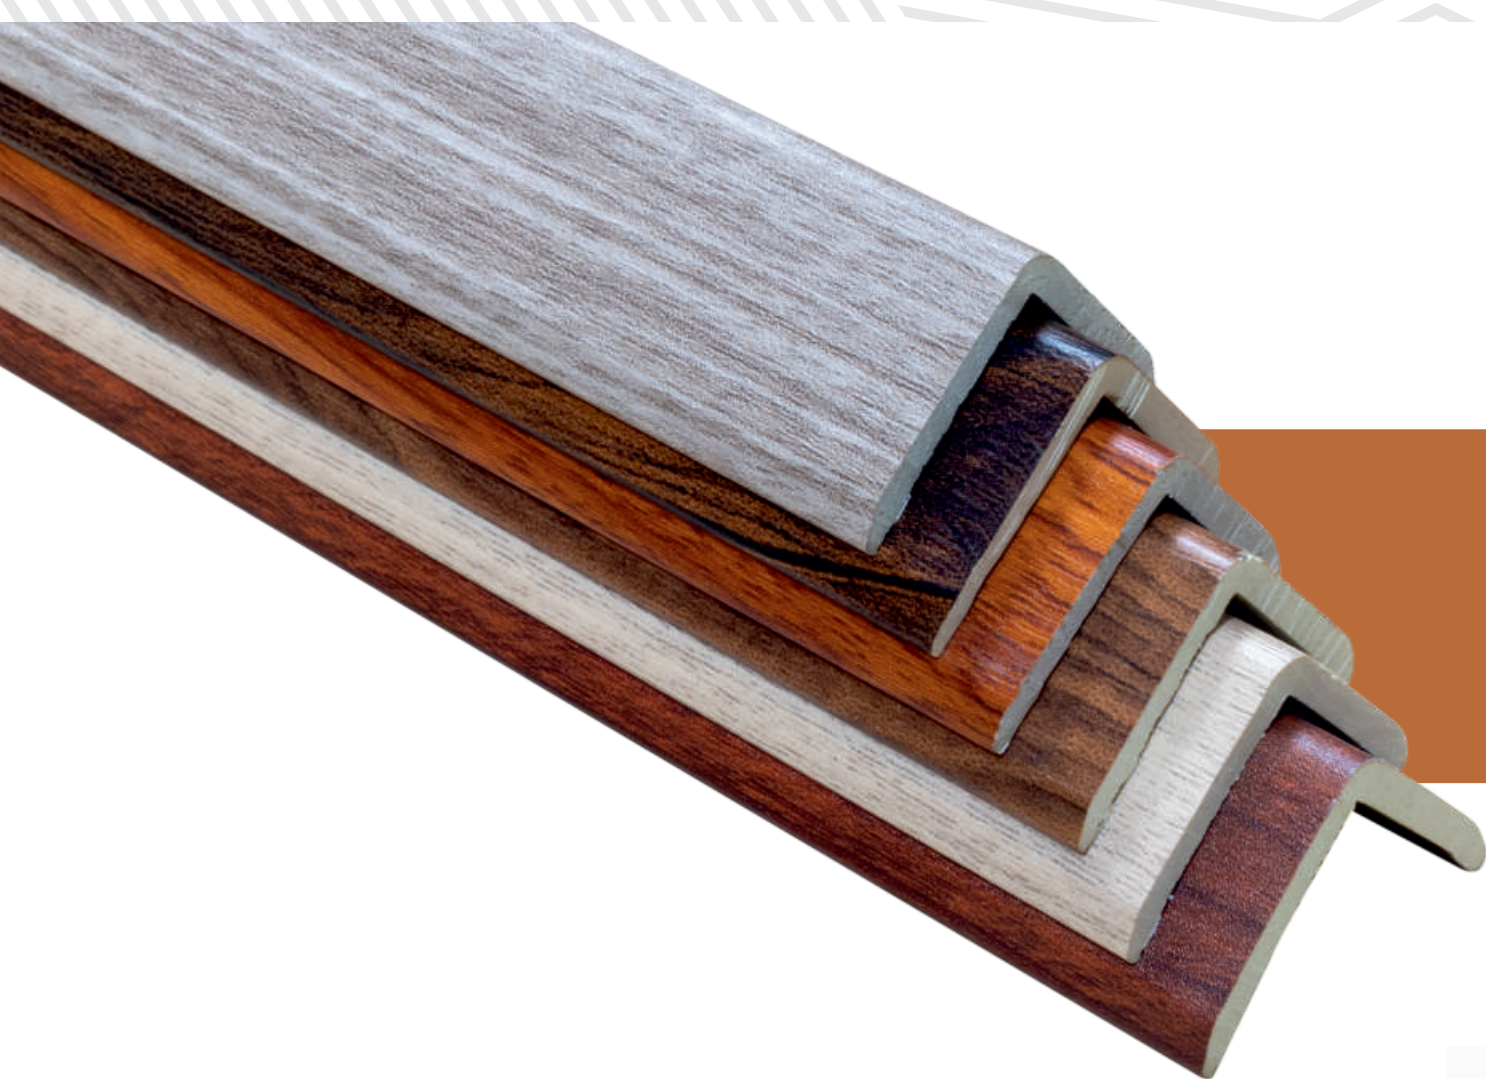

┌ L - Profile ┐

Matching L Profile available.

Length 2900 mm
Width 25 mm
Thickness 3 mm

Metal Clips
also available with us

┌ Metal Clip ┐

BEAUTY
PERSONIFIED