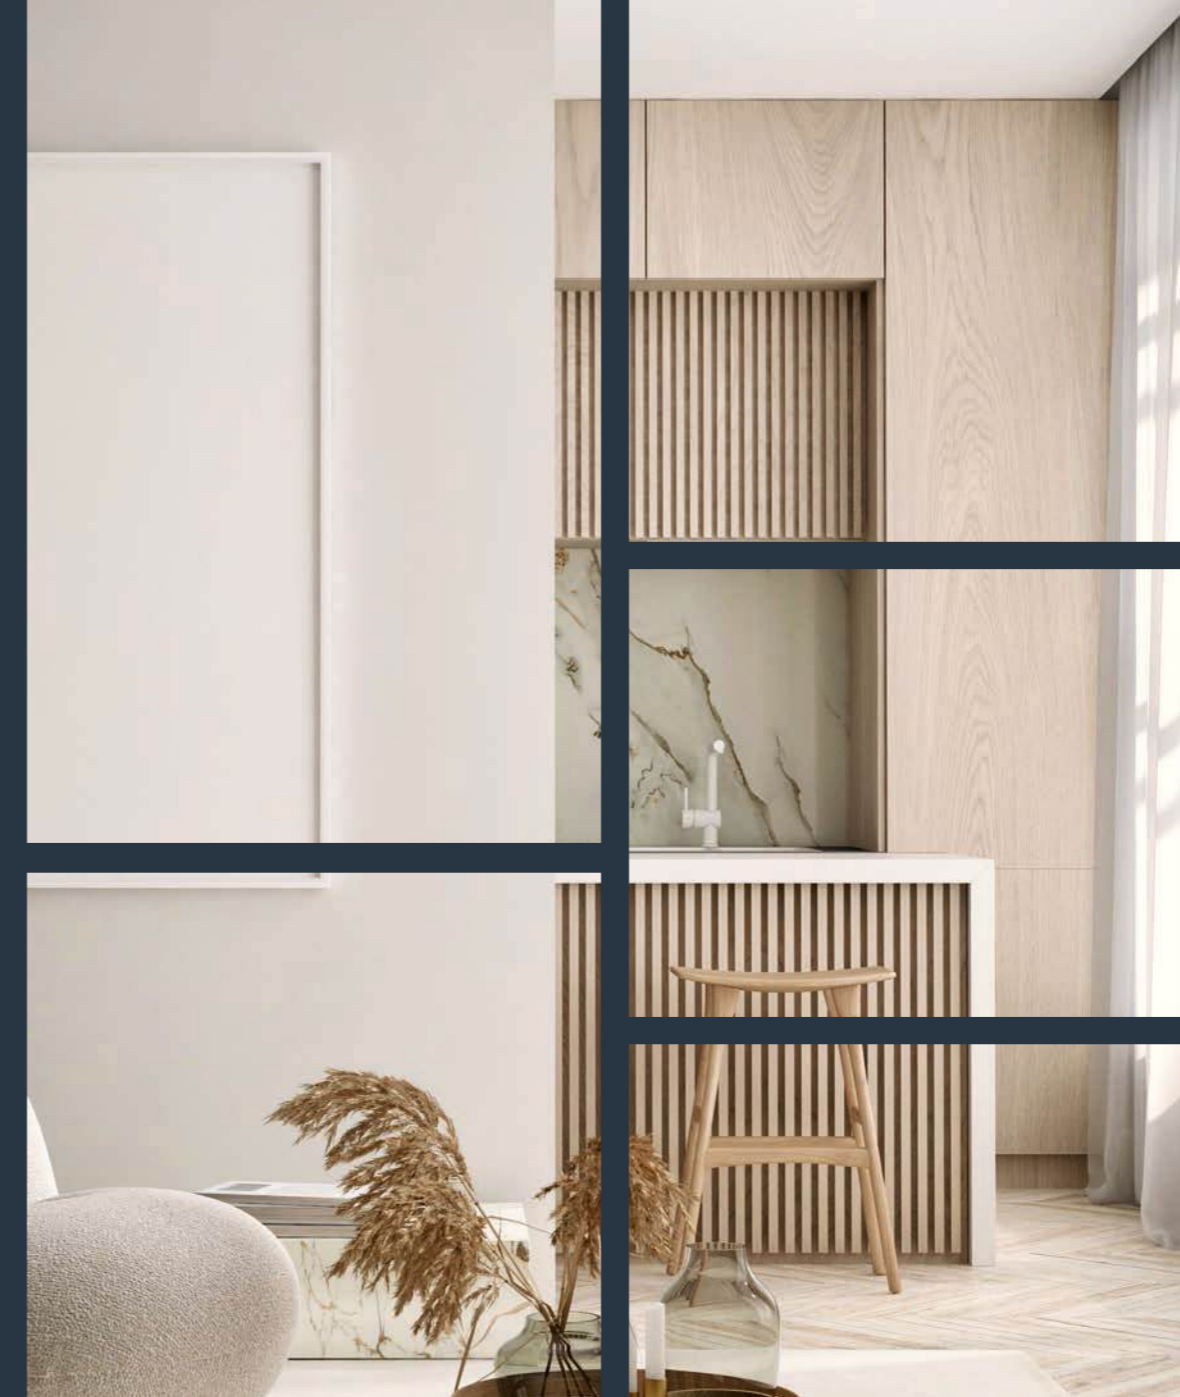

Index *Board*

Page No.	Finish Name	Page No.	Finish Name	Page No.	Finish Name
01	Luxury Aura Collection	81	Galaxy Pearl Collection	104	Laser Collection
33	Marble Metallique Collection	84	Shimmer Collection	105	Fusion Collection
45	Marble Silken Collection	85	Metallic Sand Collection	107	Wood Grain Collection
47	Marble Arte Collection	86	Wooden Sparkle Collection	109	Solid Sparkle Collection
69	Anti Finger Metallic Collection	89	Regal Collection	115	Solid High Gloss Collection
73	Zero Gravity Collection	97	Metal Collection	120	Solid Matt Collection
75	Ultra Radiant Collection	103	Rustic Collection	120	Anti Termite/Seepage Sheet