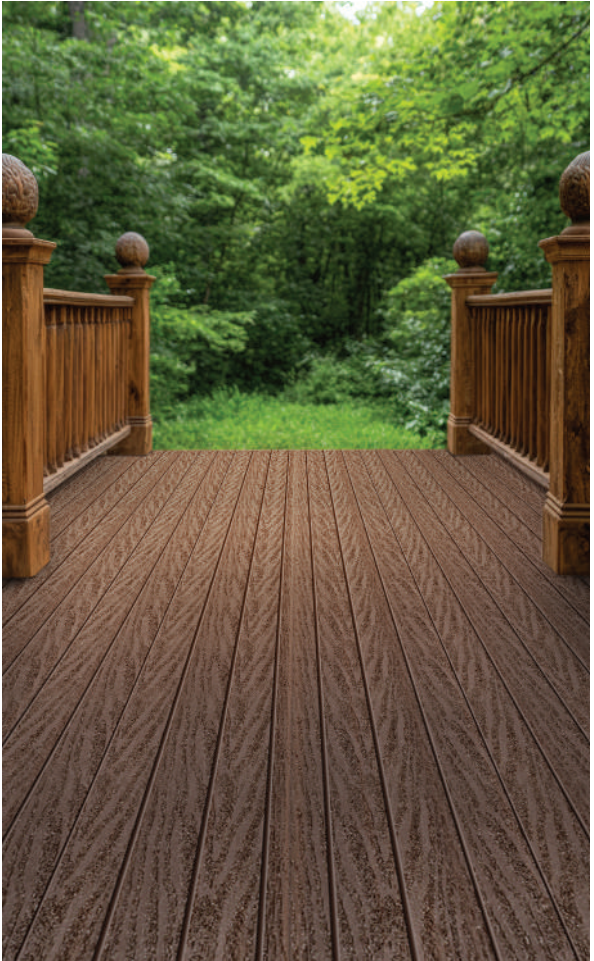

CAPPED SERIES DECKING

Crafted
Overhead. Felt Everywhere

Low Thermal
Conductivity

Split-proof

Long Lifespan

Skin-friendly

Slip-resistant

Neat & Sleek

04 - Charcoal Grey

CAPPED SERIES DECKING

Disclaimer: Colours on screen may vary from actual product

CAPPED SERIES
DECKING

05 - African Walnut

CAPPED SERIES DECKING

Disclaimer: Colours on screen may vary from actual product

CAPPED SERIES
DECKING

06 - Dark Walnut

CAPPED SERIES DECKING

Disclaimer: Colours on screen may vary from actual product

CAPPED SERIES
DECKING

07 - Mahogany Red

CAPPED SERIES DECKING

Disclaimer: Colours on screen may vary from actual product

CAPPED SERIES DECKING

Advantages of Suprotect Decking

- 360° Degree Omnibearing Protection
- Better UV-Durability
- Easy Installation
- More Natural Appearance
- Easy for cleaning and maintenance

Crafted
Overhead. Felt Everywhere