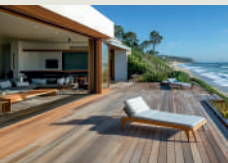

CAPPED SERIES DECKING

PRODUCT DIMENSIONS

Thickness: 24 mm

Width: 145 mm

Length: 2.9 metres

Plank/ Box - 4 Planks/Box

Weight of Box - 33 kg

Weight of Per Plank - 8.250 Kg