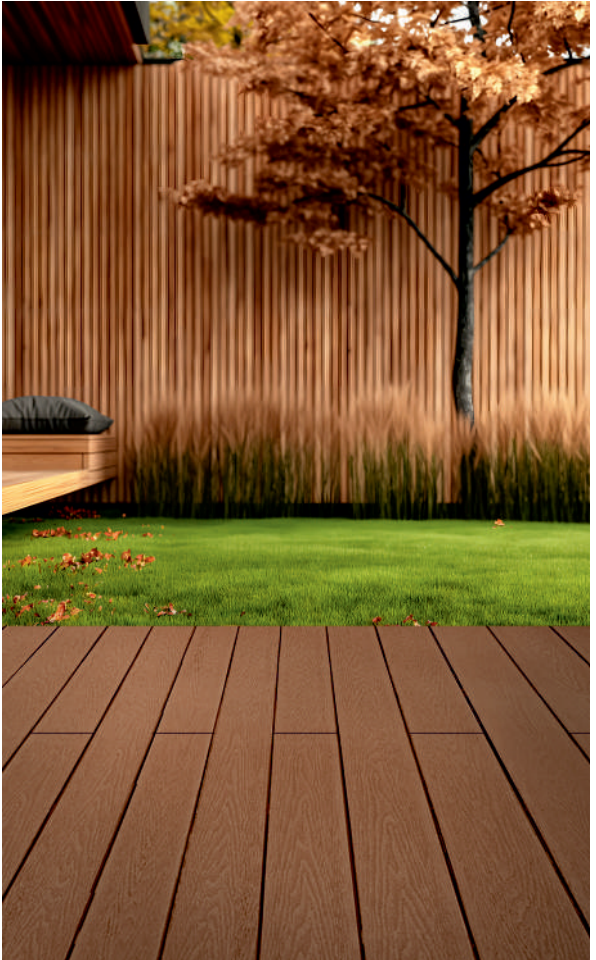

CAPPED SERIES DECKING

Crafted
Overhead. Felt Everywhere

Low Thermal
Conductivity

Split-proof

Long Lifespan

Skin-friendly

Slip-resistant

Neat & Sleek

04 - Charcoal Grey

CAPPED SERIES DECKING

Disclaimer: Colours on screen may vary from actual product

CAPPED SERIES
DECKING

05 - African Walnut

CAPPED SERIES DECKING

Disclaimer: Colours on screen may vary from actual product

CAPPED SERIES
DECKING

06 - Dark Walnut

CAPPED SERIES DECKING

Disclaimer: Colours on screen may vary from actual product

CAPPED SERIES
DECKING

07 - Mahogany Red

CAPPED SERIES DECKING

Disclaimer: Colours on screen may vary from actual product